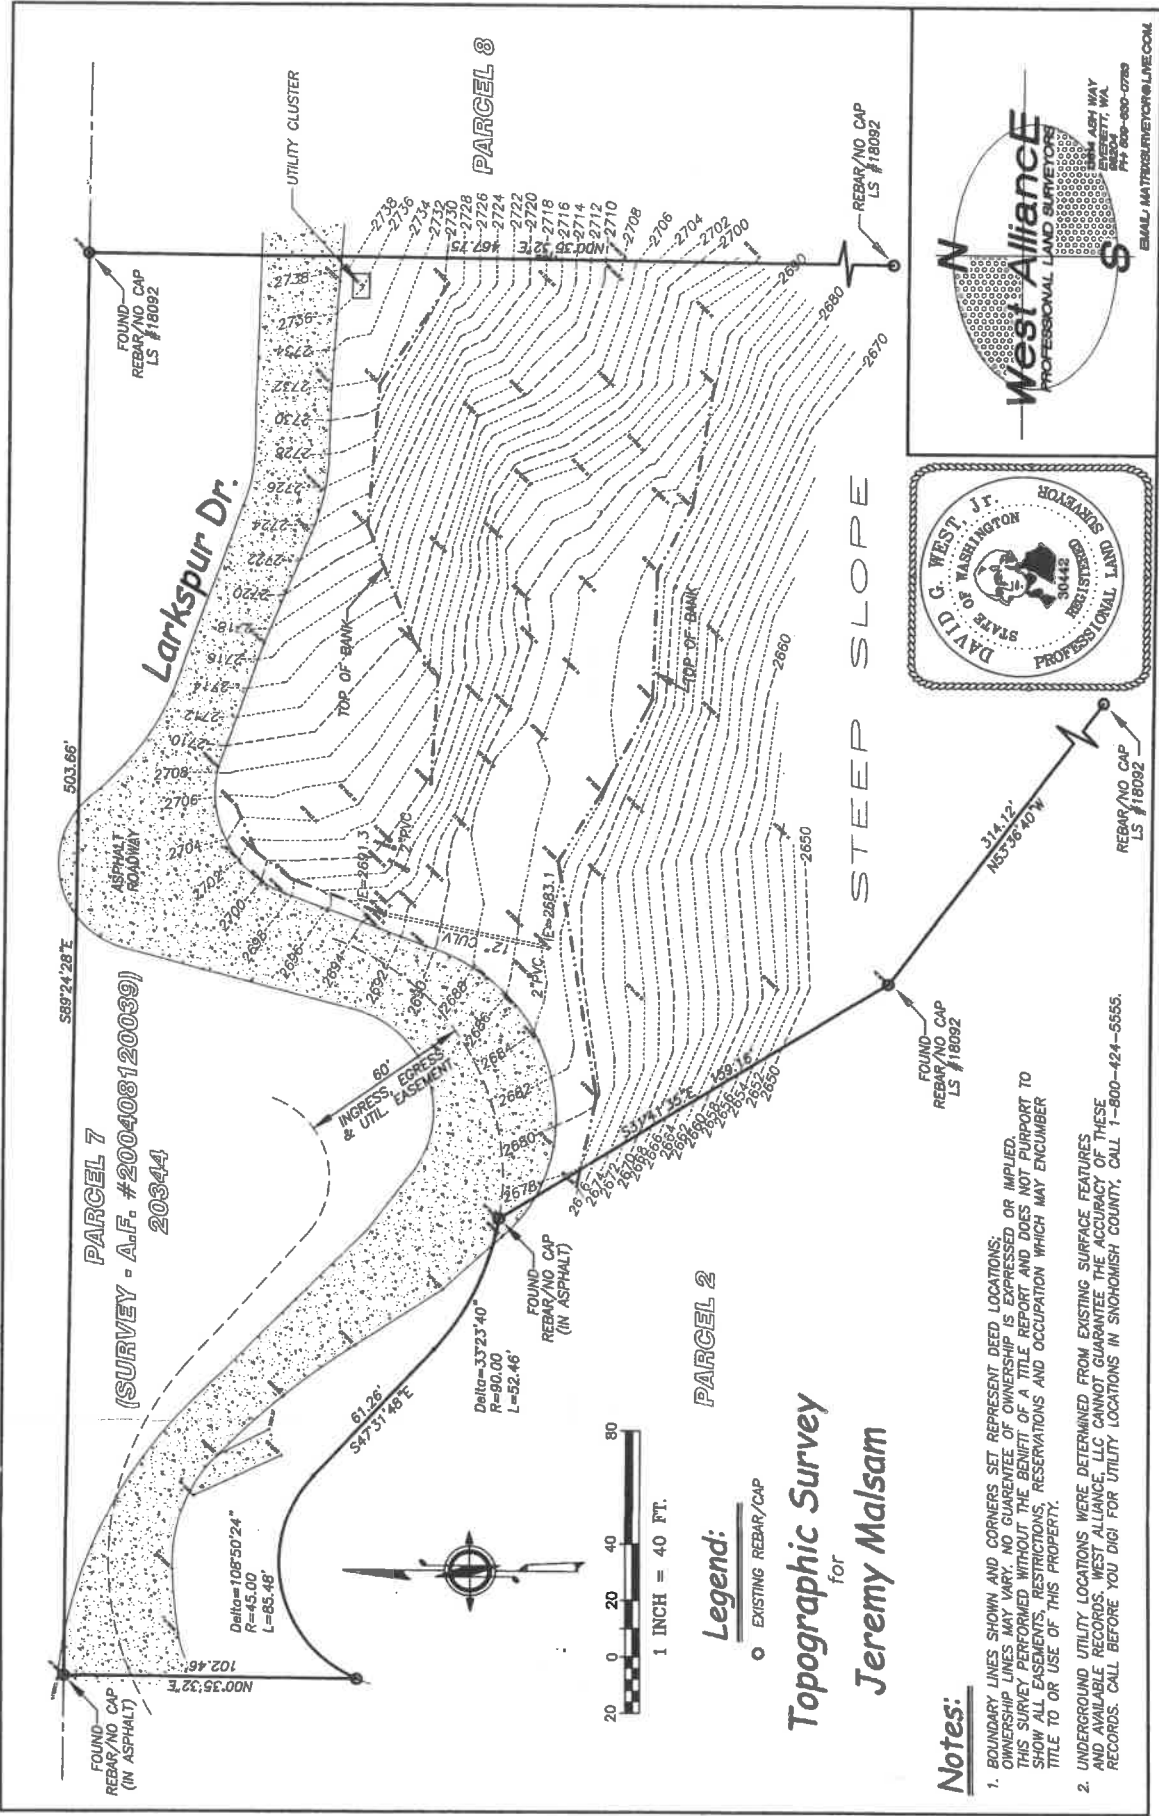

NE 1/4 SEC. 34, TWP. 21 N., RGE. 14 E.

EMAIL: MATTSURVEYORS@LYNE.COM